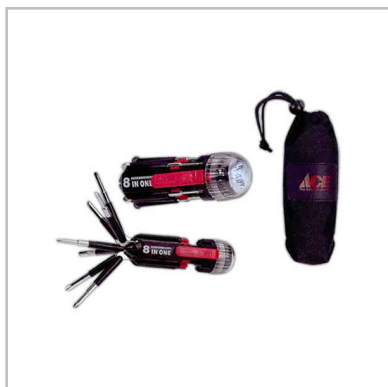

Sample Ideas
for the Construction Industry

Hard hats shaped stress reliever.

Comments:

Product #: SB456

Quantity	150	250	500	1000
Price	\$1.24	\$1.18	\$1.12	\$1.07

Workmate - Twenty-seven piece tool kit with case, six piece mini driver set, tweezers and more.

Comments:

Product #: 1430-04

Quantity	36	100	150	250
Price	\$17.76	\$17.02	\$14.80	\$12.95

Deluxe mixed nuts in an imported 12" x 8 1/2" x 4 1/2" wooden fork lift.

Comments:

Product #: FL-2

Quantity	12	48	96	240
Price	\$43.75	\$43.25	\$42.75	\$42.25

All purpose utility case.

Comments:

Product #: 3853

Quantity	25	50	100	300
Price	\$37.48	\$32.25	\$27.98	\$26.98

Multi-purpose LED screwdriver with flashlight.

Comments:

Product #: 3866

Quantity	25	50	100	300
Price	\$17.98	\$15.48	\$13.48	\$12.98