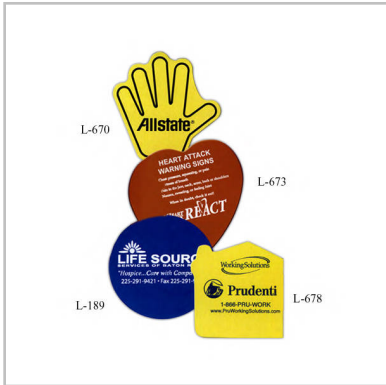

Comments:

Product #: 1601

Quantity	250	500	1000	2500
Price	\$1.47	\$1.34	\$1.21	\$1.04

.020" thick - White flexible vinyl magnet with emergency numbers stock design, 4" x 6".

Comments:

Product #: 1256

Quantity	250	500	1000	1500
Price	\$1.40	\$1.00	\$0.695	\$0.65

Quantity	300	500	1000	2500
Price	\$1.59	\$1.55	\$1.45	\$1.39

The Partner - 7 working days - Portfolio with notepad with full length vertical pocket.

Comments:

Product #: SM-3613

Quantity	50	100	250	500
Price	\$9.50	\$9.25	\$9.00	\$8.75

Sample Ideas
for the Insurance Industry

Mighty Grip (R) - House - Stock shape 5" rubber jar opener. Acts as a coaster and lint remover, 1/16" thick.

Comments:

Product #: L-678

Quantity	300	500	750	1000
Price	\$0.71	\$0.68	\$0.67	\$0.61

6" x 6" - Square quilted pot holder with pattern backing and white on front.

Comments:
Option for safety/home tips on back of pot holder.

Product #: L-1703PF

Quantity	250	500	1000	2500
Price	\$2.08	\$1.85	\$1.81	\$1.79