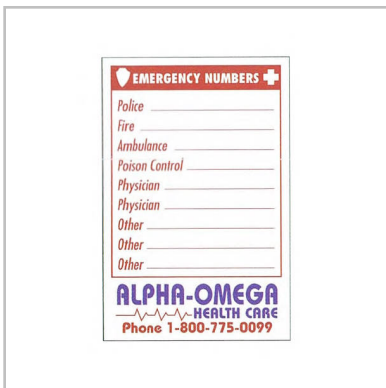

**Sample Ideas
for the Insurance Industry**

White ruler, 7", with .050" thickness, with stock art.

Comments:

Product #: 30285

Quantity	500	1000	2500
Price	\$0.83	\$0.72	\$0.60

Proof of insurance / registration holder with Suedene cover.

Comments:

Product #: 1601

Quantity	250	500	1000	2500
Price	\$1.47	\$1.34	\$1.21	\$1.04

.020" thick - White flexible vinyl magnet with emergency numbers stock design, 4" x 6".

Comments:

Product #: 1256

Quantity	250	500	1000	1500
Price	\$1.40	\$1.00	\$0.695	\$0.65