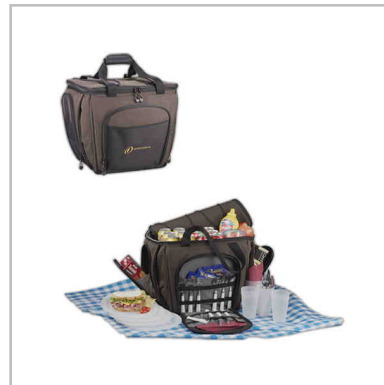

7 working days - Tape measure / level combo with belt clip.

Comments:

Product #: SM-9408

Quantity	150	250	500	1000
Price	\$2.50	\$2.35	\$2.25	\$2.15

Sample Ideas
for the Real Estate Industry

Workmate - Twenty-seven piece tool kit with case, six piece mini driver set, tweezers and more.

Comments:

Product #: 1430-04

Quantity	36	100	150	250
Price	\$17.76	\$17.02	\$14.80	\$12.95

Connections - Deluxe picnic deluxe cooler with leakproof main compartment, holds 48, 12 oz. cans.

Comments:

Product #: 6500-80