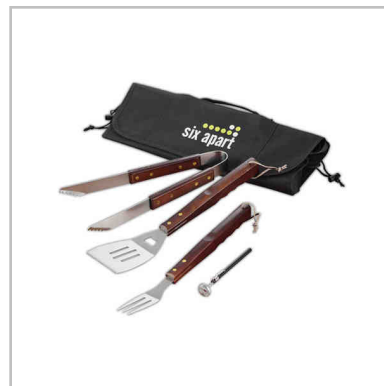

7 working days - Tape measure / level combo with belt clip.

Comments:

Product #: SM-9408

Quantity	150	250	500	1000
Price	\$2.50	\$2.35	\$2.25	\$2.15

Sample Ideas
for the Real Estate Industry

Workmate - Twenty-seven piece tool kit with case, six piece mini driver set, tweezers and more.

Quantity	12	50	100	150
Price	\$76.56	\$73.38	\$63.80	\$55.83

Wine gift set with corkscrew, insulated cooler and padded handle grip.

Comments:

Product #: 3840

Quantity	25	50	100	300
Price	\$19.48	\$16.75	\$14.48	\$13.98

Grill Mate - Five piece barbecue set includes tongs, spatula, fork, thermometer, and wrap.

Comments:

Product #: 1400-41

Quantity	24	100	150	250
Price	\$35.76	\$34.28	\$29.80	\$26.08

Gardener's gift set with gloves, knee pad, spade, digger and rake.